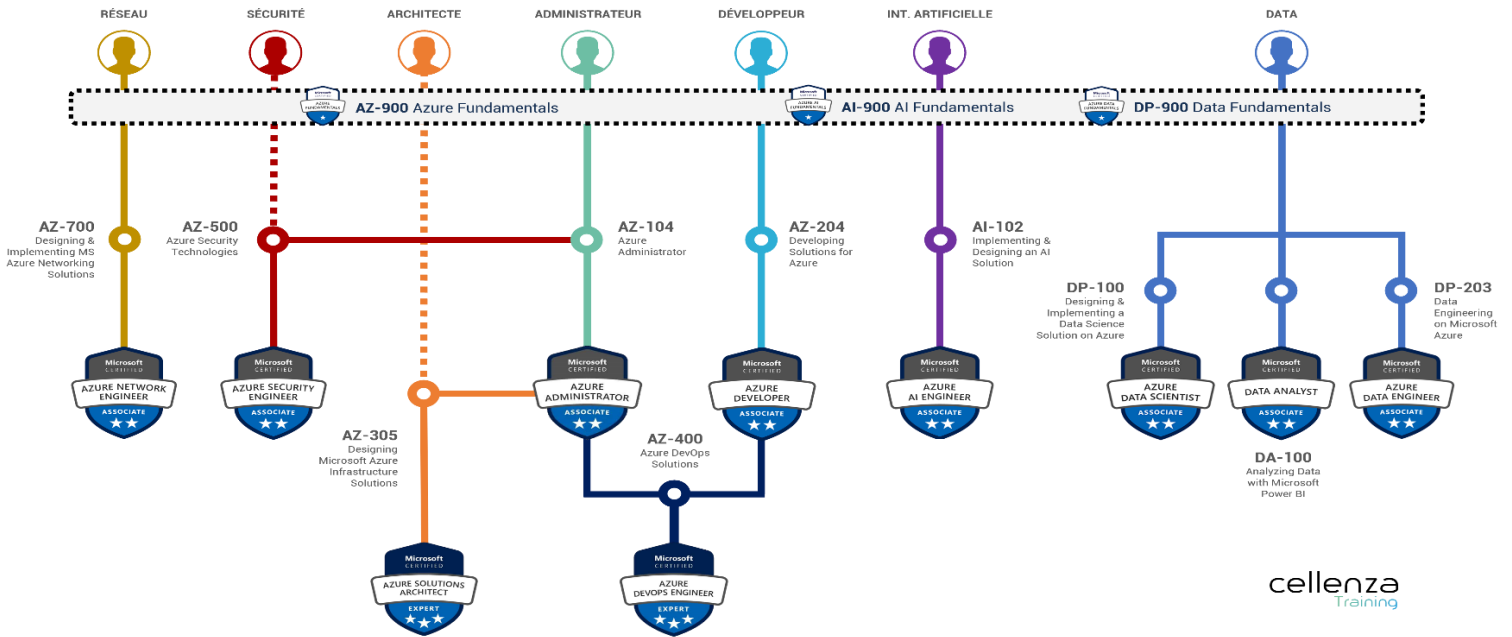

CYBER SECURITY

Web Analytics	Networking Firewall	Networking Administration
Web Administration	Cyber Security Operator	Incidents Reporting
Security Analysis	Performance Management	Fire Walls
Network Monitoring	Website Monitoring	Artificial Intelligence

MS DYNAMICS 365	MS AZURE	MS SHARE POINT
-----------------	----------	----------------

MICROSOFT AZURE

A+

Computer Hardware	Network Administrations	Cabling
Software configuration	IT Infrastructure	IT Architect