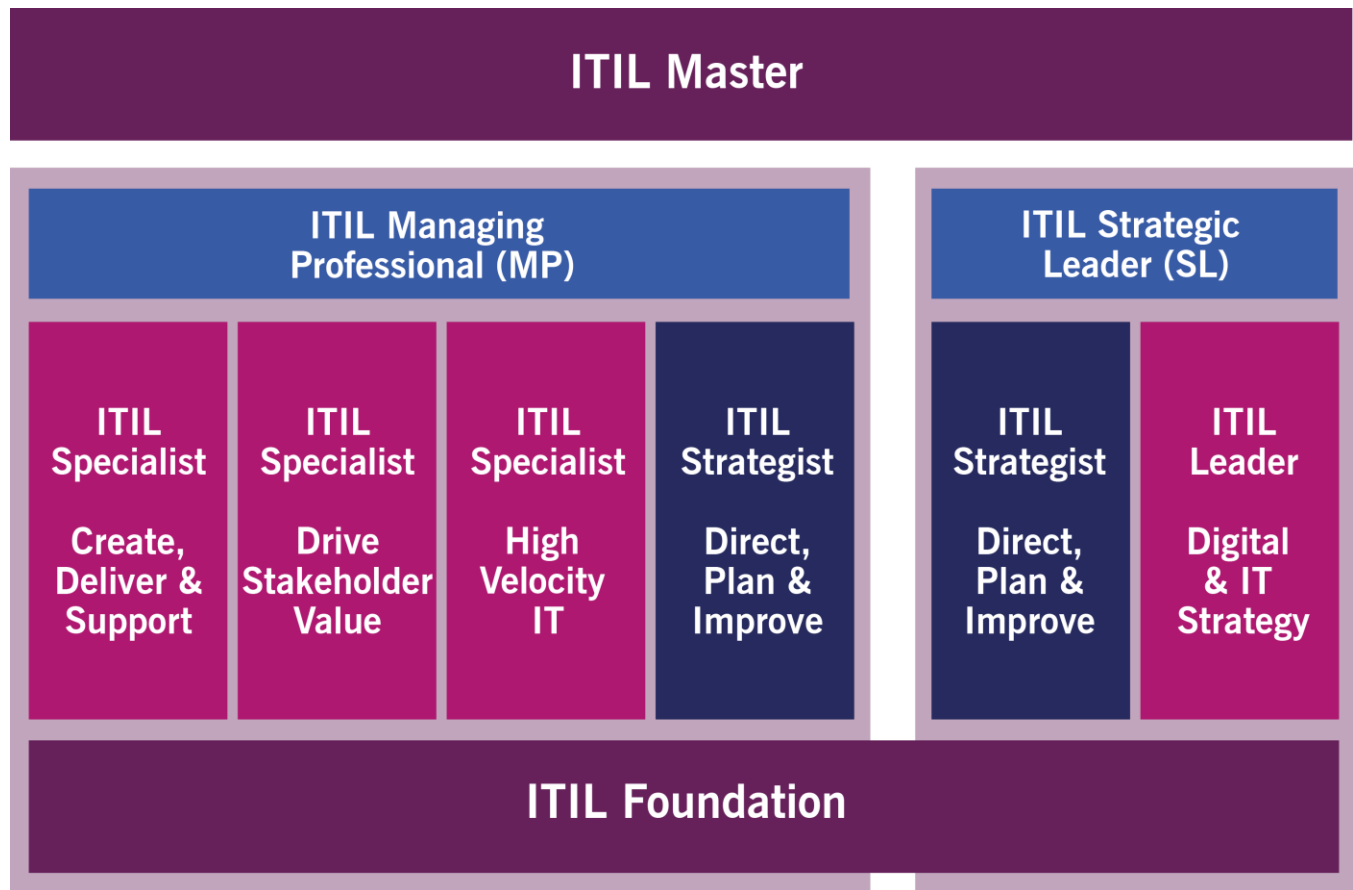

ORACLE CERTIFICATIONS

Foundation Associate	1. Administrator 2. Implementer 3. Oracle Developer
Oracle Certified Associate	1. Administrator 2. Architect Implementer 4. Developer 5. Data Scientist/Business Analyst
Oracle Certified Professional	1. Administrator 2. Implemented 3. Consultant 4. Architect 5. Developer
Oracle Cloud Infrastructure	1. Oracle Cloud Infrastructure 2. Oracle Database 3. Oracle Cloud ERP 4. Oracle CHCM 5. Oracle SCM 6. My SQL 7. Oracle CX 8. Java Developer